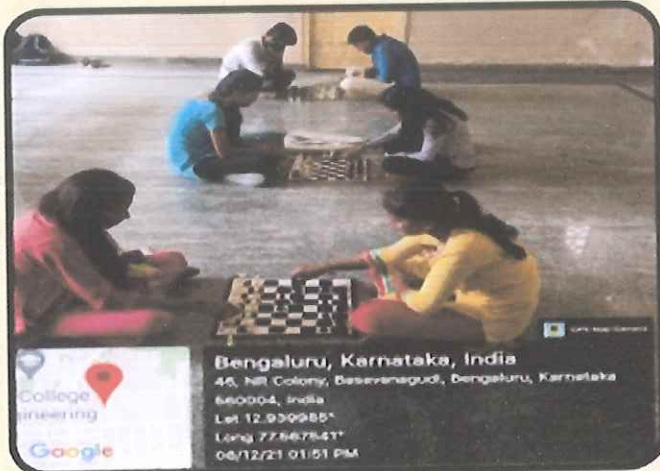

APS EDUCATIONAL TRUST

(A Regd. Public Trust - Estd : 1935)

Acharya Pathasala College of Arts and Science

N.R. Colony, Bengaluru -560019.

Affiliated to Bengaluru City University NAAC Accredited - B+ Grade

Indoor Sports