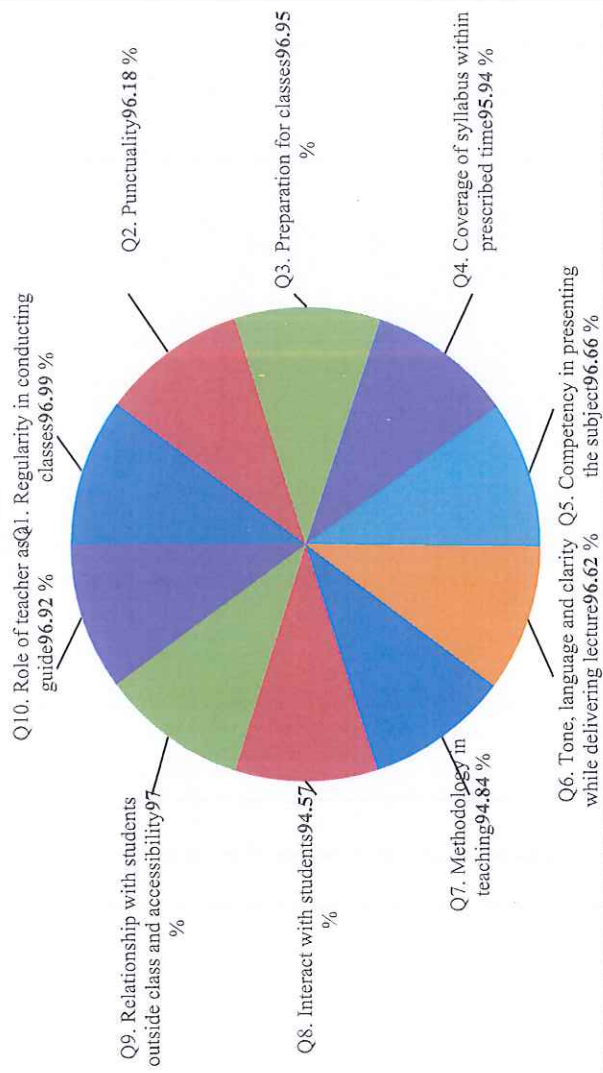

LIST OF TEACHING FACULTY

Sl. No.	Name of the Faculty	Percentage
1	Dr. B. Jayashree	93.62
2	Dr. Narasimha Parvathikar	92.96
3	Srinath R	96.10
4	Vasanthi K	100
5	Dr. Ramesha K	99.76
6	Lt.Dr. Lokesha A	99.88
7	Shruthi B	98.97
8	Hareesha M C	97.57
9	Milan M H	97.56
10	Ashwini R	97.55
11	Sonabai M	92.71
12	Dr. Jyoti M Ramojwar	91.18
13	Sunil Kumar K	97.89
14	Jyothi T P	93.10
15	Harshitha S	98
16	Vidhya Singh L	87.60
17	Sathyappa Nayaka M J	98.80
18	Tejaswini K Rao	69.34
19	Kantharaju H	98.16
20	Divya P	99.94
21	Gayathri S C	96.42
22	Bhageerathi B N	98.88
23	Rashmi	97.45

APS College of Arts & Science
N.R. Colony, Bangalore-560 016.

OVERALL

PRINCIPAL
APS College of Arts & Science
N.R. Colony, Bangalore-560 018.