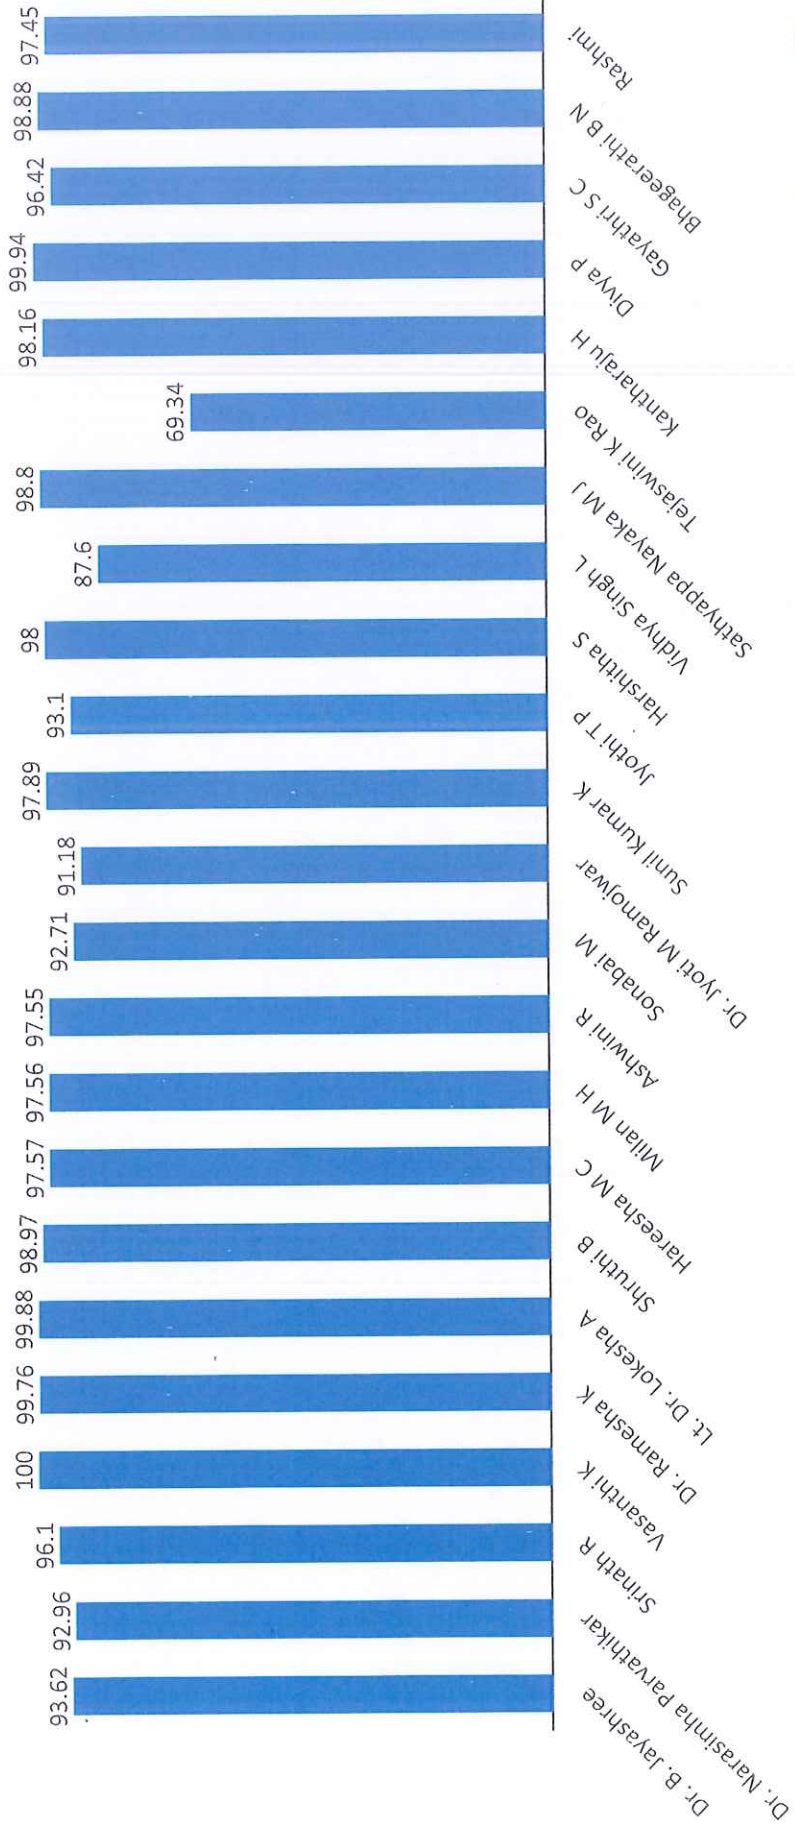

STUDENT SATISFACTION SURVEY 2021-22

Handwritten signature

Sl. No.	Name of the Faculty	Department	Q1	Q2	Q3	Q4	Q5	Q6	Q7	Q8	Q9	Q10	Total	Percentage
1	Dr. B. Jayashree	Physics	574	613	628	595	598	613	595	592	598	586	5992	93.62%
2	Dr. Narasimha Parvathikar	Physics	598	589	601	595	598	607	577	604	607	574	5950	92.96%
3	Srinath R	Physics	616	607	631	616	610	610	610	616	598	637	6151	96.10%
4	Vasanthi K	Sociology	880	880	880	880	880	880	880	880	880	880	8800	100%
5	Dr. Ramesha K	Economics	260	256	260	260	258	260	260	260	260	260	2594	99.76%
6	Lt. Dr. Lokesh A	Economics	260	260	259	260	258	260	260	260	260	260	2597	99.88%
7	Shruthi B	Economics	1540	1544	1540	1548	1540	1548	1540	1532	1552	1556	15440	98.97%
8	Hareesha M C	Kannada	2558	2495	2516	2579	2516	2558	2495	2474	2600	2579	25370	97.57%
9	Milan M H	Kannada	2558	2495	2516	2579	2516	2556	2495	2474	2600	2579	25368	97.56%
10	Ashwini R	Kannada	2558	2495	2516	2579	2516	2554	2495	2473	2600	2579	25365	97.55%
11	Sonabai M	Chemistry	891	891	888	876	879	894	867	897	909	909	8901	92.71%
12	Dr. Jyoti M Ramojwar	Chemistry	891	900	915	870	843	870	855	867	864	879	8754	91.18%
13	Sunil Kumar K	Mathematics	610	634	634	592	637	634	628	631	631	634	6265	97.89%
14	Jyothi T P	Mathematics	586	619	598	598	577	598	580	598	610	595	5959	93.10%
15	Harshitha S	Psychology	880	880	880	880	880	792	792	880	880	880	8624	98%
16	Vidhya Singh L	Psychology	880	880	880	660	872	862	669	660	686	660	7709	87.60%
17	Sathyappa Nayaka M J	Botany	490	490	495	495	500	485	495	495	495	500	4940	98.80%
18	Tejaswini K Rao	Zoology	230	221	206	203	236	248	221	221	215	218	2219	69.34%
19	Kanharaju H	History	1204	1216	1212	1240	1216	1220	1212	1208	1212	1232	12172	98.16%
20	Divya P	Political Science	770	770	770	770	770	770	770	770	766	770	7696	99.94%
21	Gayathri S C	English	2100	2000	2088	2010	2140	2012	2110	1945	2099	2132	20636	96.42%
22	Bhageerathi B N	Music	88	89	90	90	90	90	87	88	88	90	890	98.88%
23	Rashmi	Banking & Finance	1180	1183	1188	1174	1190	1193	1195	1197	1194	1195	11889	97.45%
TOTAL			23202	23007	23191	22949	23122	23112	22688	22622	23204	23184	23028	
PERCENTAGE			96.99	96.18	96.95	95.94	96.66	96.62	94.84	94.57	97	96.92	96.27	

Deepa
PRINCIPAL

APS College of Arts & Science
N.R. Colony, Bangalore-560 010.